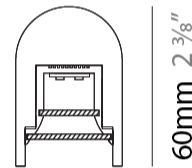

40mm 1 9/16"

60mm 2 3/8"