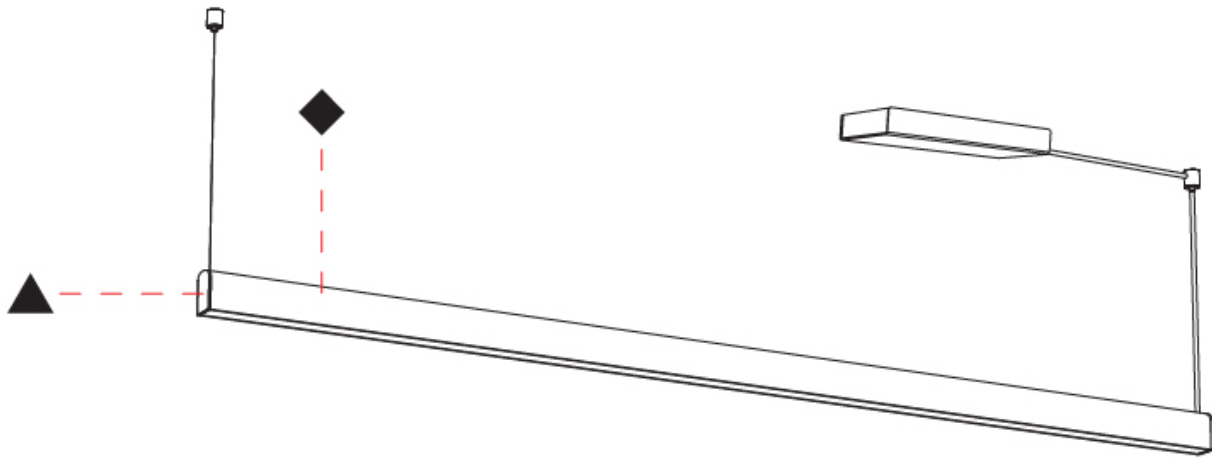

CURVE SUSPENSION

D71041-

PROJECT _____

TYPE _____

SPECIFIER _____

QUANTITY _____

DATE _____

D